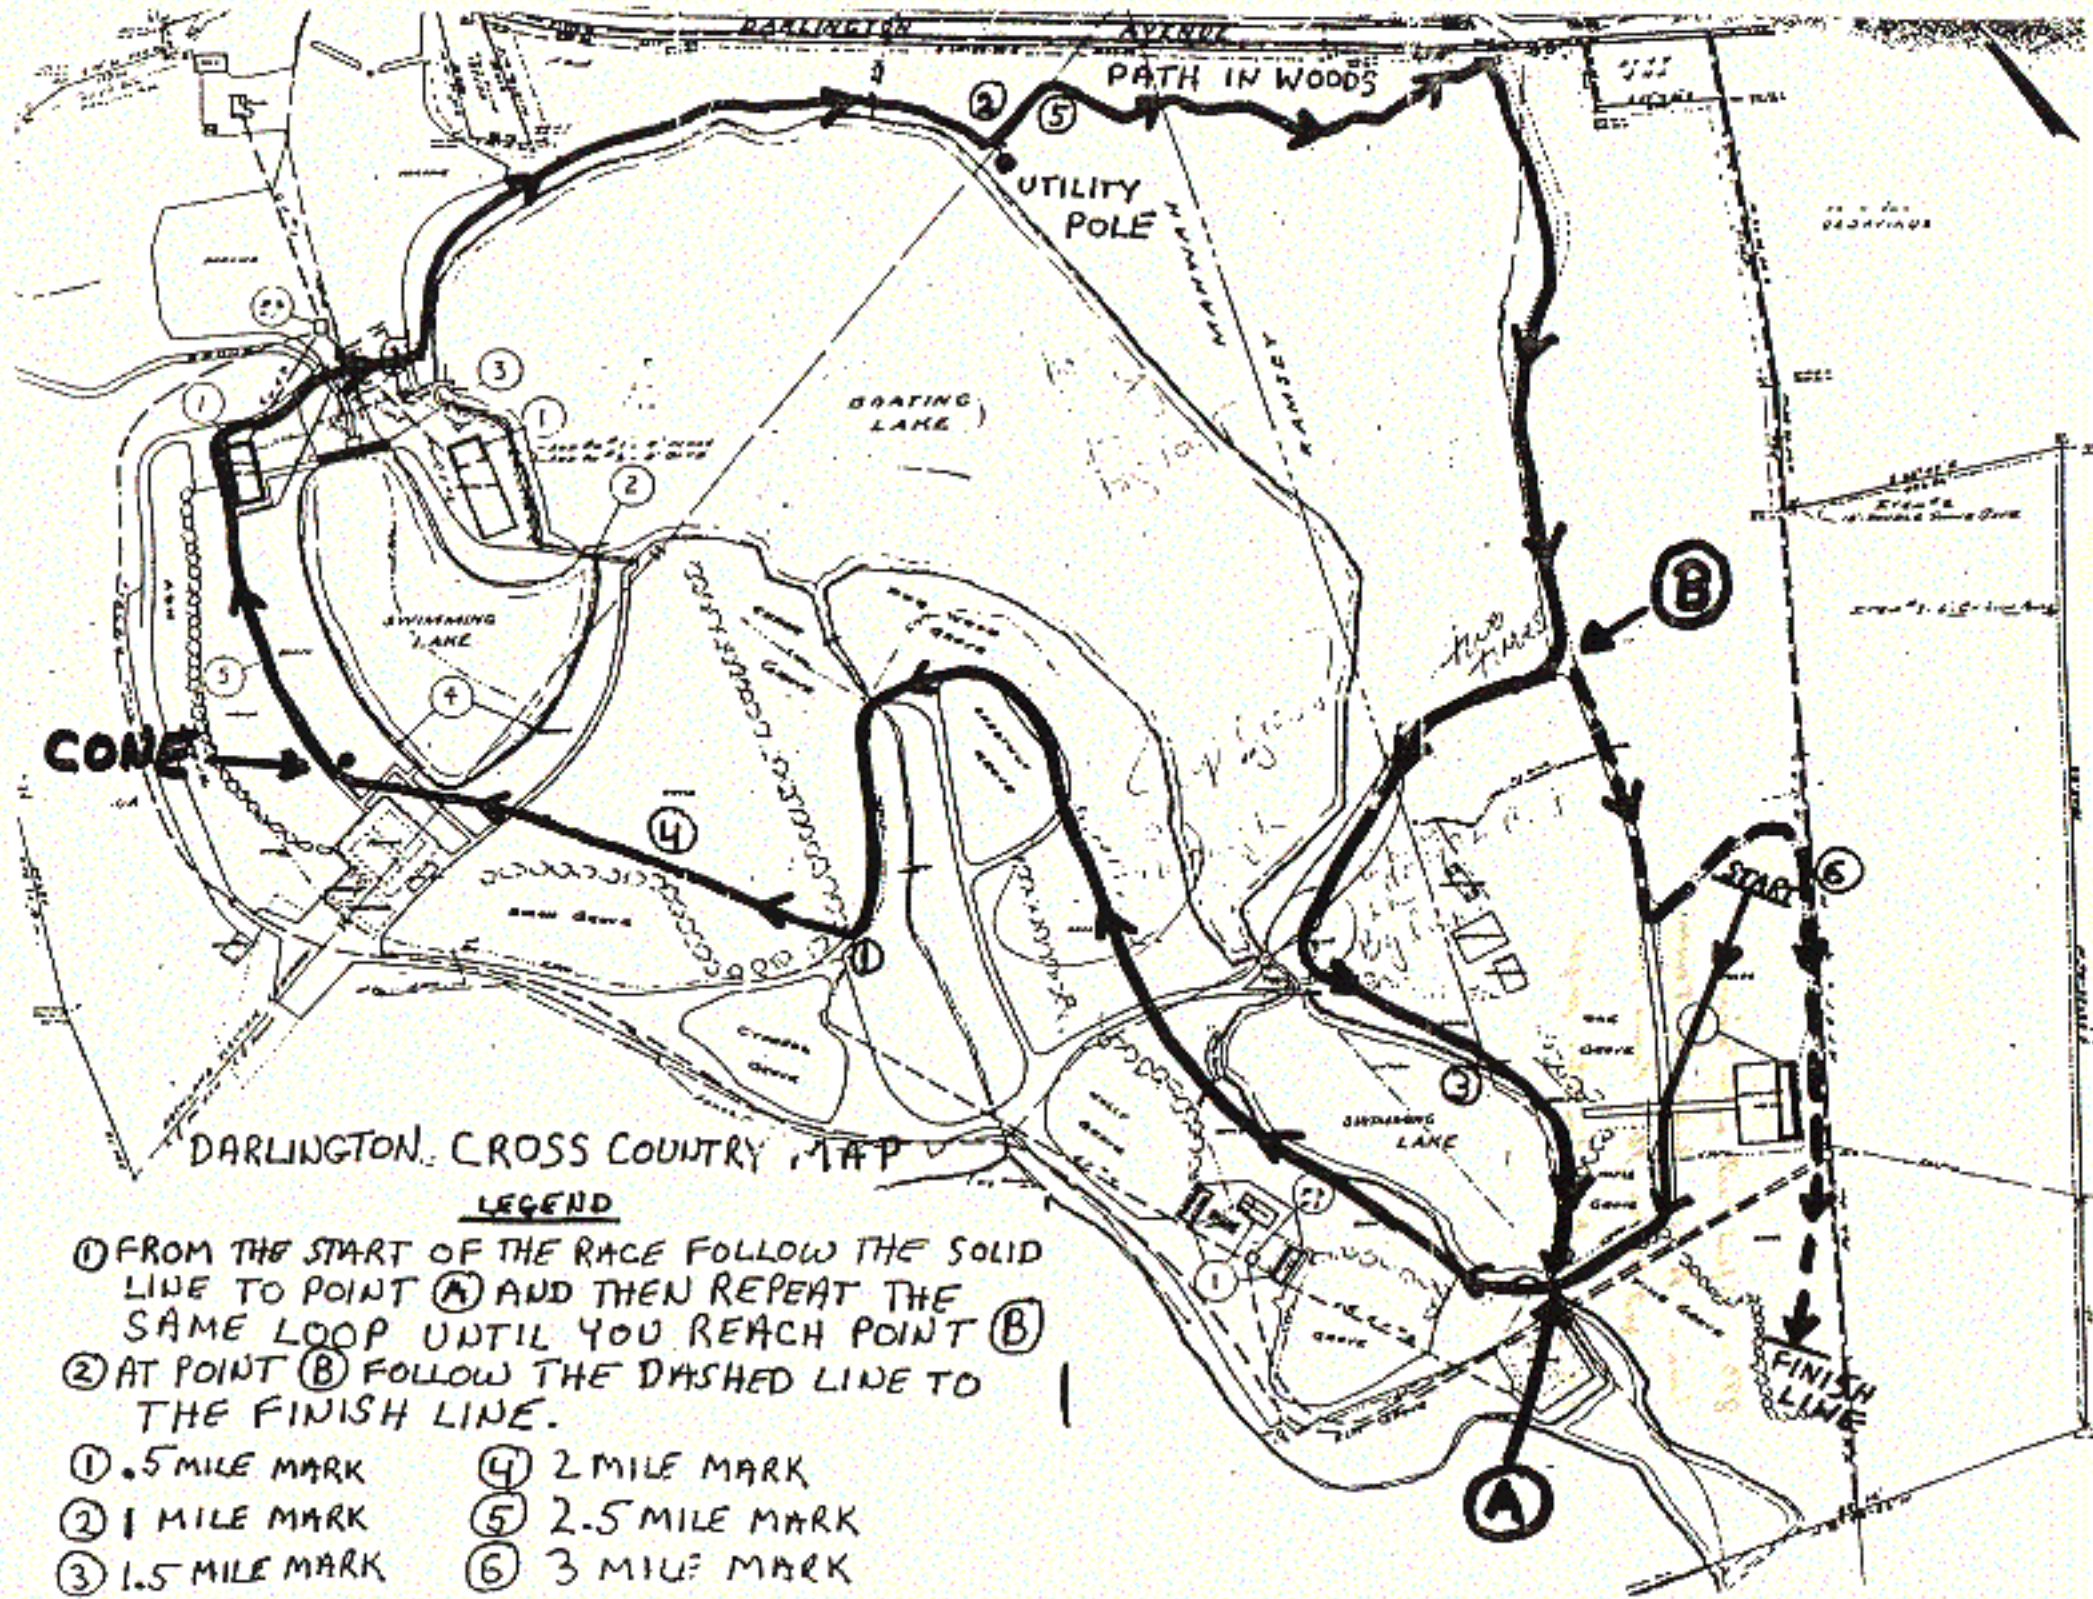

Darlington Ave

1

Darlington Lake

Darlington Ave

2

Darlington Park

Drumm Ct

3

Sauna Rd

Brook

ogle

DARLINGTON CROSS COUNTRY MAP

LEGEND

- ① FROM THE START OF THE RACE FOLLOW THE SOLID LINE TO POINT (A) AND THEN REPEAT THE SAME LOOP UNTIL YOU REACH POINT (B)
- ② AT POINT (B) FOLLOW THE DASHED LINE TO THE FINISH LINE.
- ① .5 MILE MARK      ④ 2 MILE MARK
- ② 1 MILE MARK      ⑤ 2.5 MILE MARK
- ③ 1.5 MILE MARK    ⑥ 3 MILE MARK